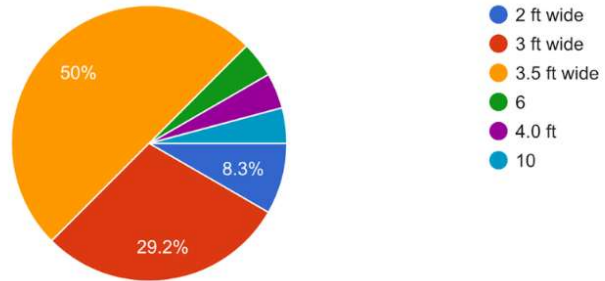

Supplementary Materials

S1.

6. How wide would your desired putting mat be?

24 responses

7. How long would your desired putting mat be?

24 responses